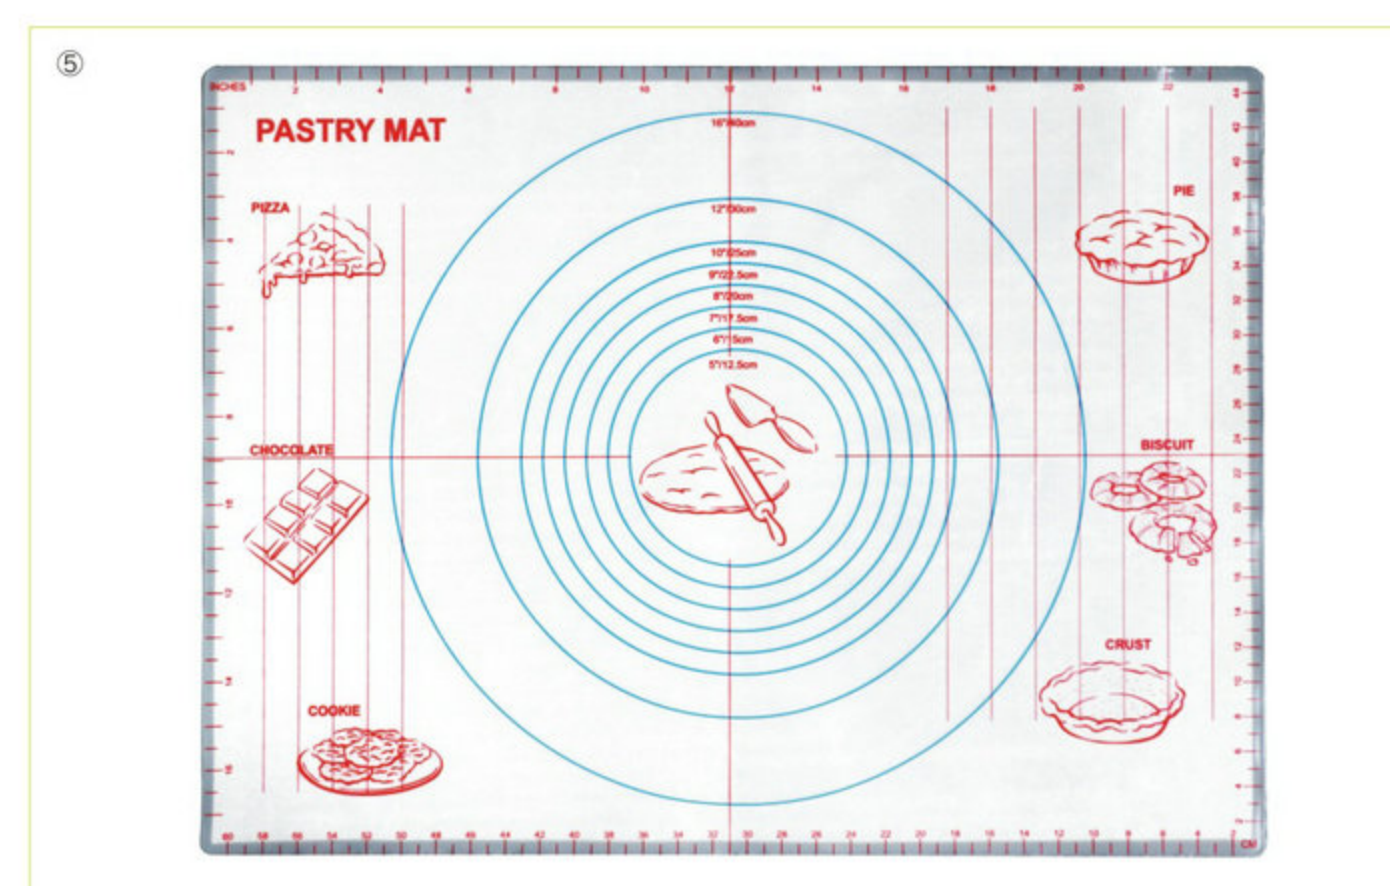

① **LH-41023**
15 pcs/set(ten numbers and add, subtract, multiply, divide)
6×4.5×2cm

② **LH-41026**
14.8×8.5×3cm

③ **LH-41027**
25.7×2×1cm

④ **LH-41028**
14×3.5×0.1cm

⑤ **LH-41029**
Φ5×37cm

⑥ **LH-41030**
Φ5.5×27.5cm

⑦ **LH-31008**
27×27cm

⑧ **LH-31010**
42×29.5cm

① **LH-30024**
Macaron mat
39×29×0.2cm

② **LH-30025**
Baking oil holder
42×28×1cm

③ **LH-30026**
Baking oil holder
40.5×27.5×1cm

④ **LH-30027**
Baking oil holder
40×28×1cm

⑤ **LH-31023**
61×45.5cm

⑥ **LH-31001**
Φ31cm

⑦ **LH-31003**
45.5×30cm

⑧ **LH-29121**
Water holder
29×29cm